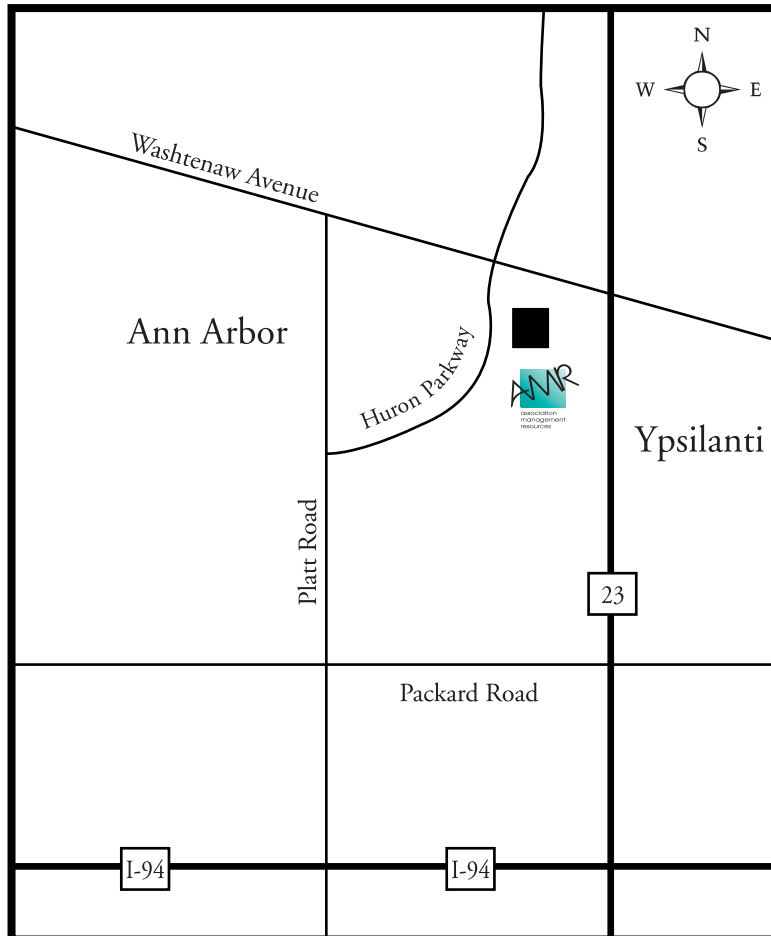

# *Directions to AMR*

AMR

Arlington Square

3300 Washtenaw Avenue, Suite 220

Ann Arbor, Michigan 48104-4200

Telephone: 734-971-0000

Fax: 734-677-2407

Take US-23 North or South to the Washtenaw Ave Exit, 37-B, towards Ann Arbor. Go through 3 traffic lights. Turn left at the 4th traffic light then turn left into the parking lot. AMR is located on the southeast corner of Washtenaw Avenue and Huron Parkway in the Arlington Square Plaza. There is a National City Bank and other commercial establishments on the ground floor.

We are located on the second floor in Suite 220.